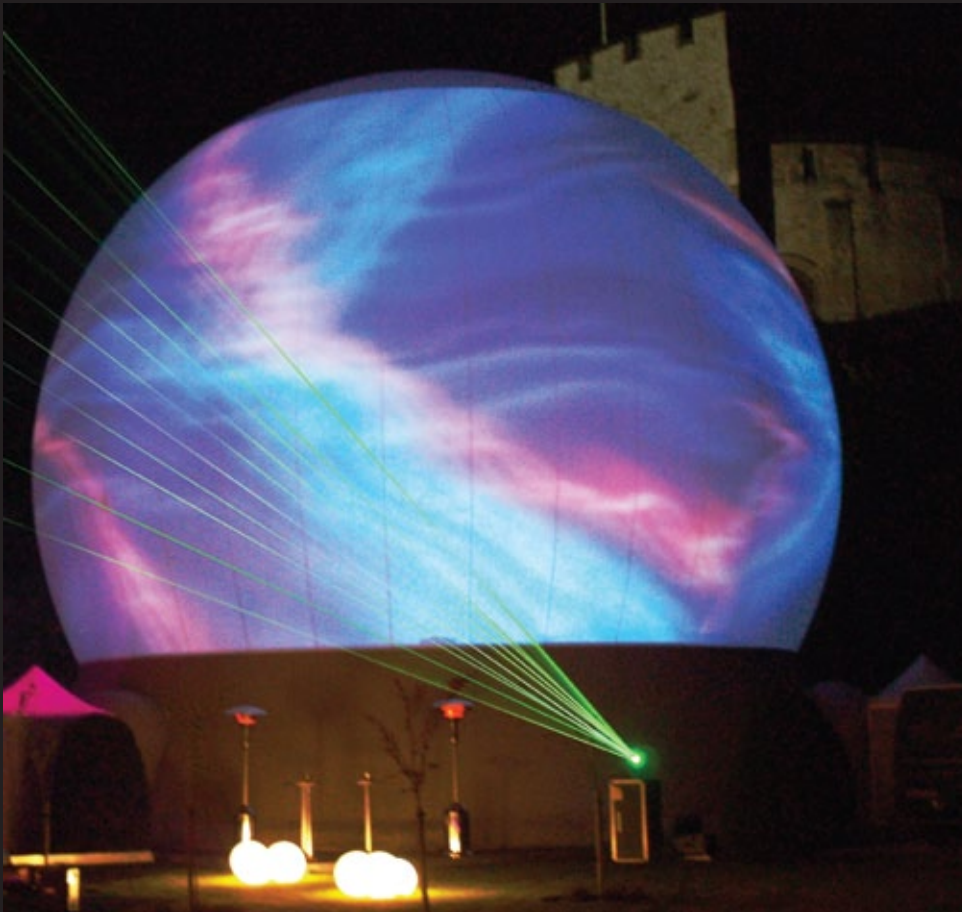

StratoSphere VIP function

LM Productions delivered yet another night to remember for a prestigious VIP function, utilising inflatable structures and top of the range audio visual equipment combined with special effects.

A 16.7m StratoSphere was installed in the grounds of one of Britain's medieval castles and full dome video along with abstract content was projected using five 15k projectors for a completely immersive venue.

The StratoSphere housed a stunning dancefloor which incorporated LED lighting. Ice effect furniture was highlighted by internal LED lights, together with a curved drinking station, which added to the overall ambience of the venue.

Audio Visual effects included high quality surround sound, specialist lighting and LED's . Three colourful lasers projected beams into the night sky.

A 10m Trident venue also added to the event's exclusivity and featured a glittery chill zone for the VIP guests which was welcome in the early hours after dancing the night away to the DJ set in the StratoSphere.